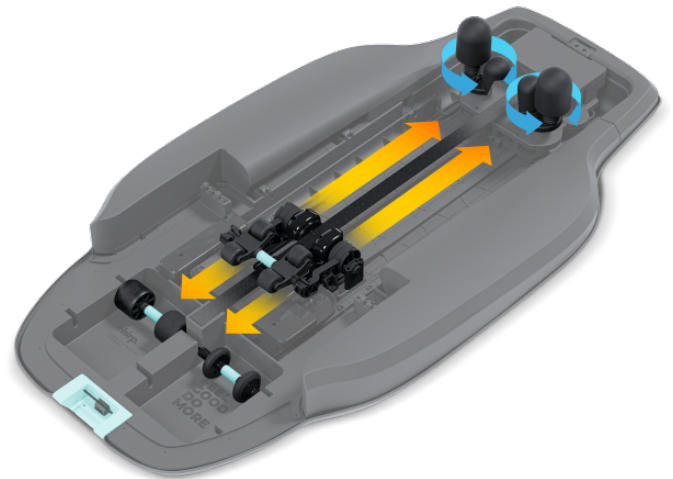

## Decompression & Massage Table

3 INTERCHANGEABLE MASSAGE ROLLERS

### SPINAL TRACTION & BACK MASSAGE + NECK & SHOULDER MASSAGE

Experience personalized, premium massage and decompression in the comfort of your own home. The Contour from Chirp gives you professional-grade relief from back & neck pain anytime—no appointment necessary.

DECOMPRESSION THERAPY

MASSAGE THERAPY

HEAT THERAPY

PRODUCT	BOX DIM.
<b>Contour Massage Table</b>	<b>44.75" x 24.38" x 8.875" x 26.625"</b>

**USER PROFILES**  
Contour supports two programmable user profiles, which automatically adjust to saved preferences for a consistent, personalized experience every time the device is used.